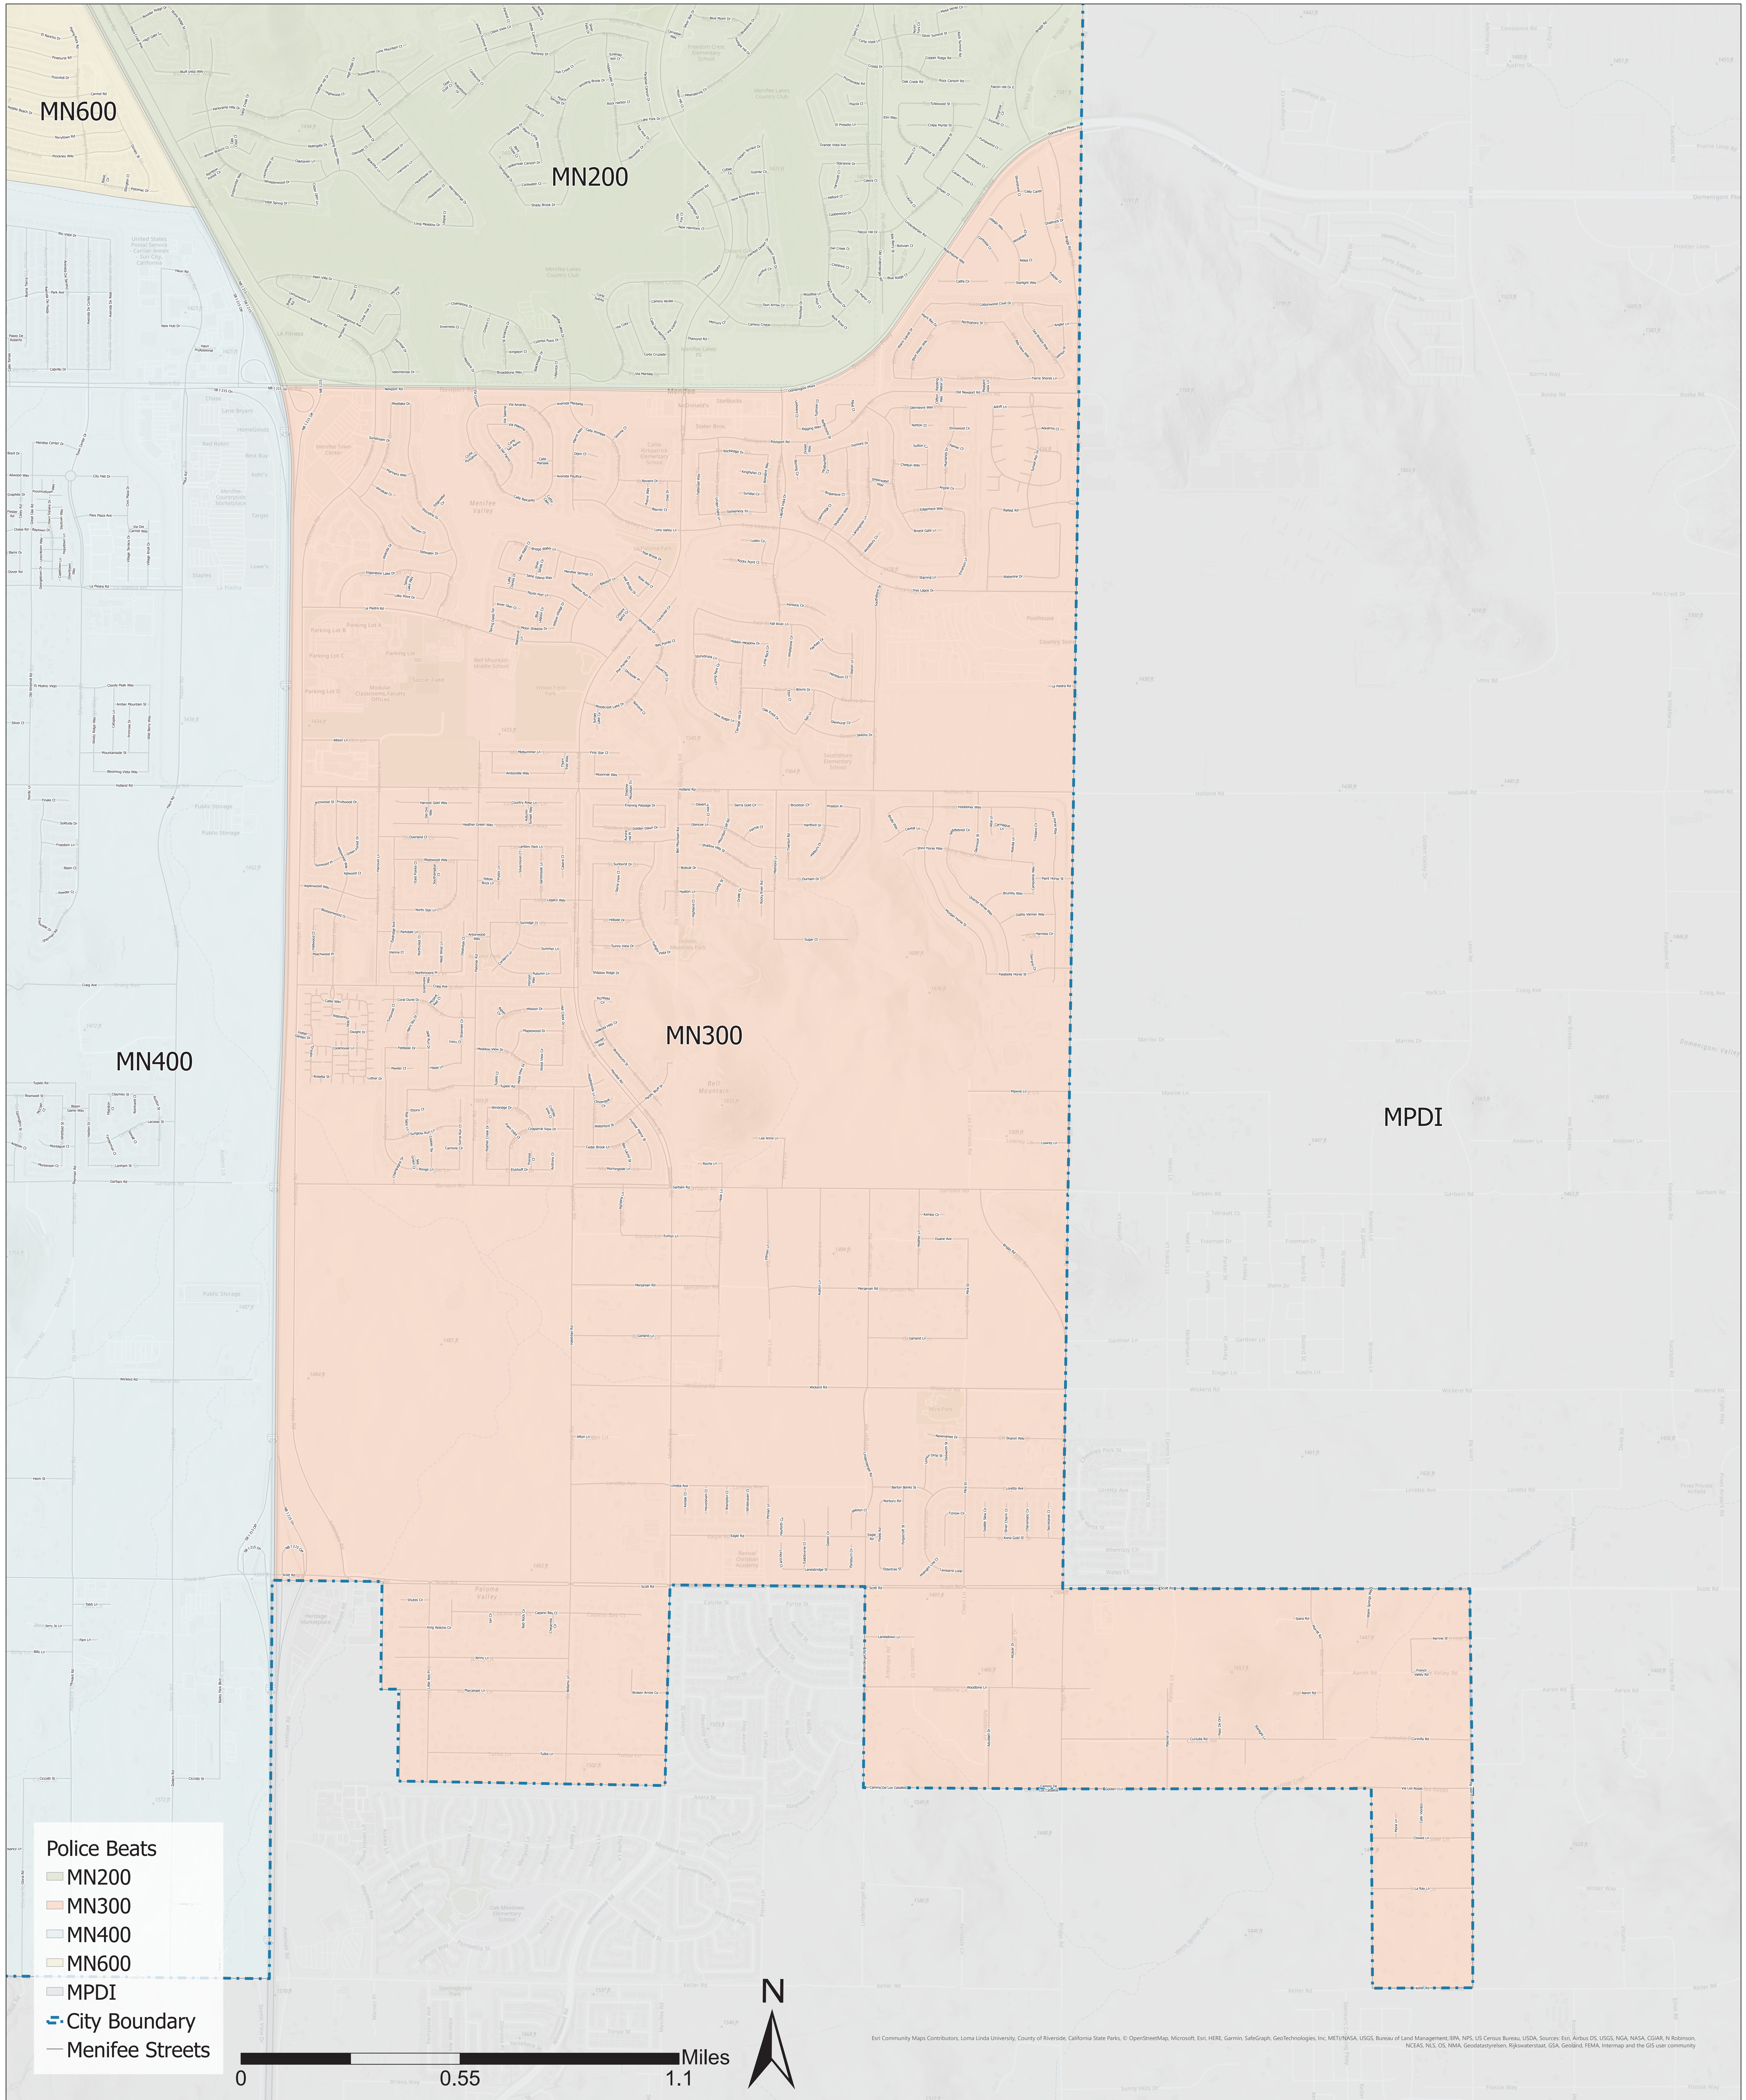

Police Beat: MN300