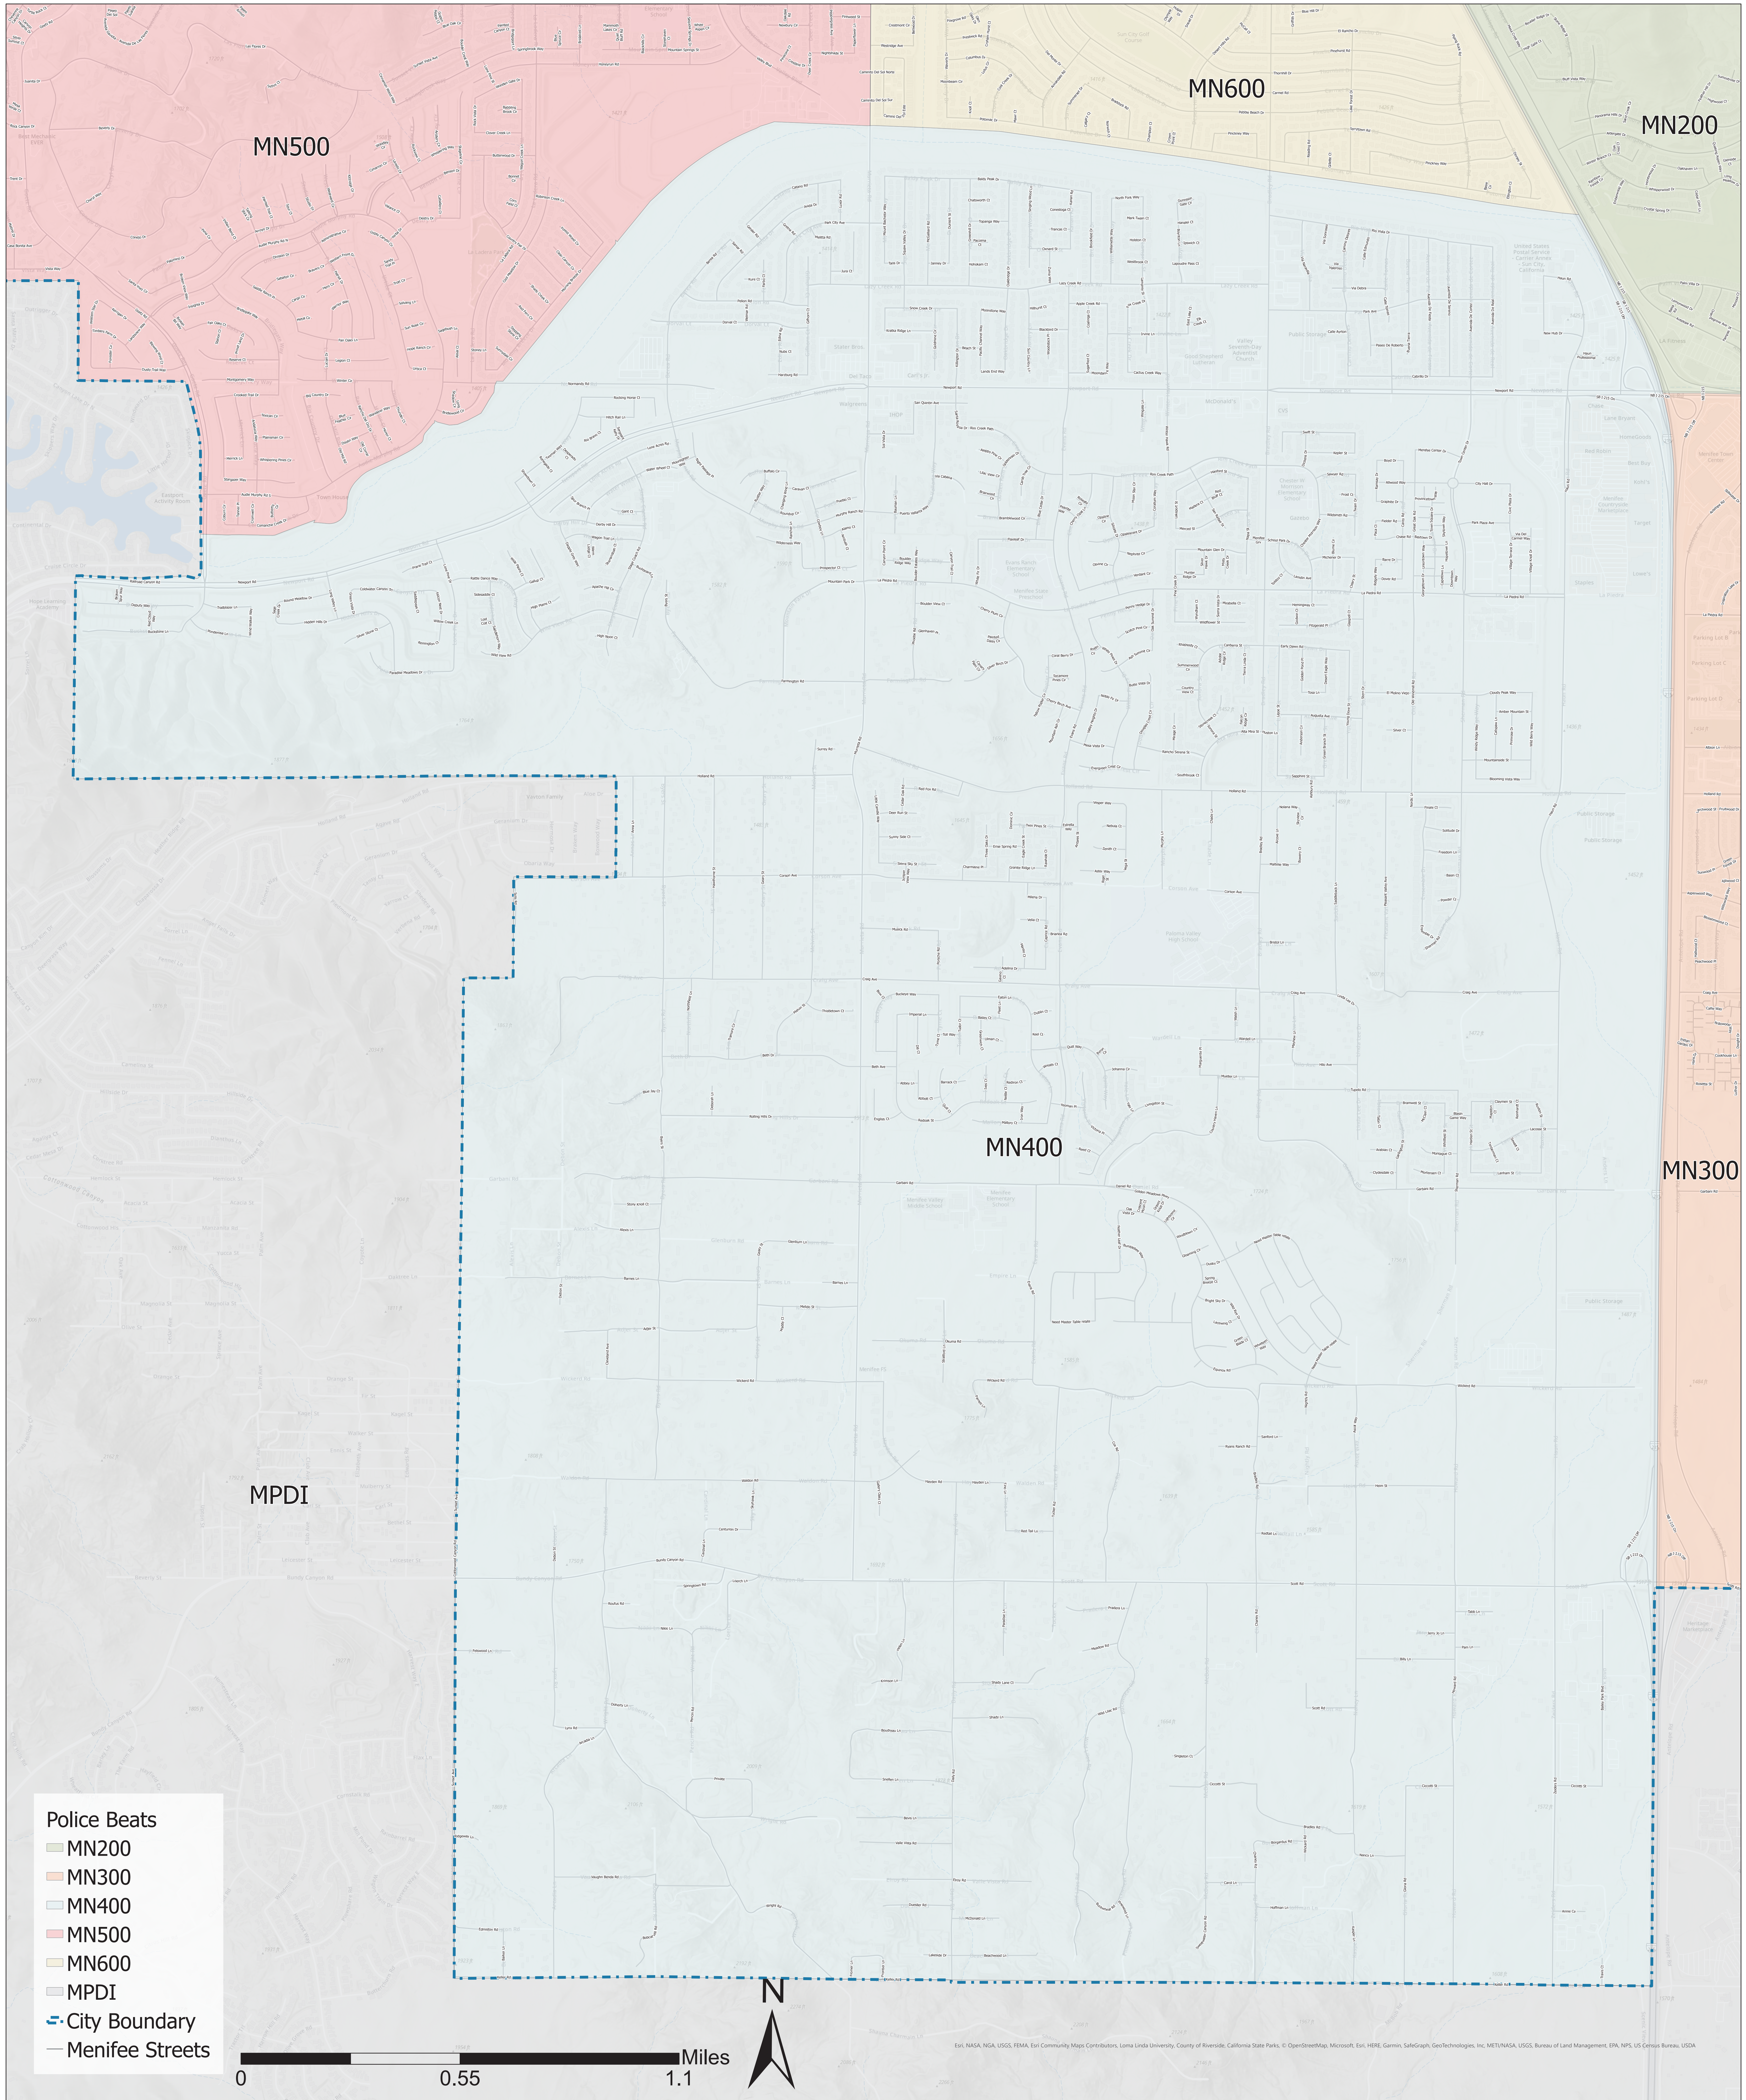

Police Beat: MN400

1. **Police Beats**
2. MN200
   - MN300
   - MN400
   - MN500
   - MN600
   - MPDI
   - - - City Boundary
   - Menifee Streets

0 0.55 1.1 Miles